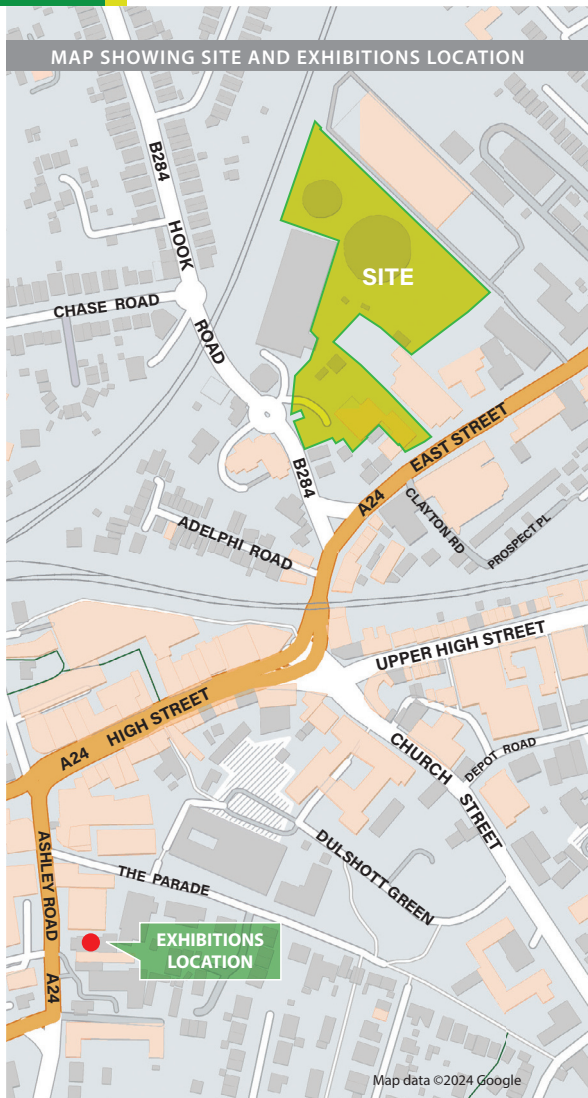

ANY QUESTIONS?

We are always keen to hear from local residents.

If you have any questions about our scheme you can contact us using any of the methods below. Our public survey for this round of consultation will close on **30th July 2024** but we will continue to be available to answer any questions after that date.

MAP SHOWING SITE AND EXHIBITIONS LOCATION